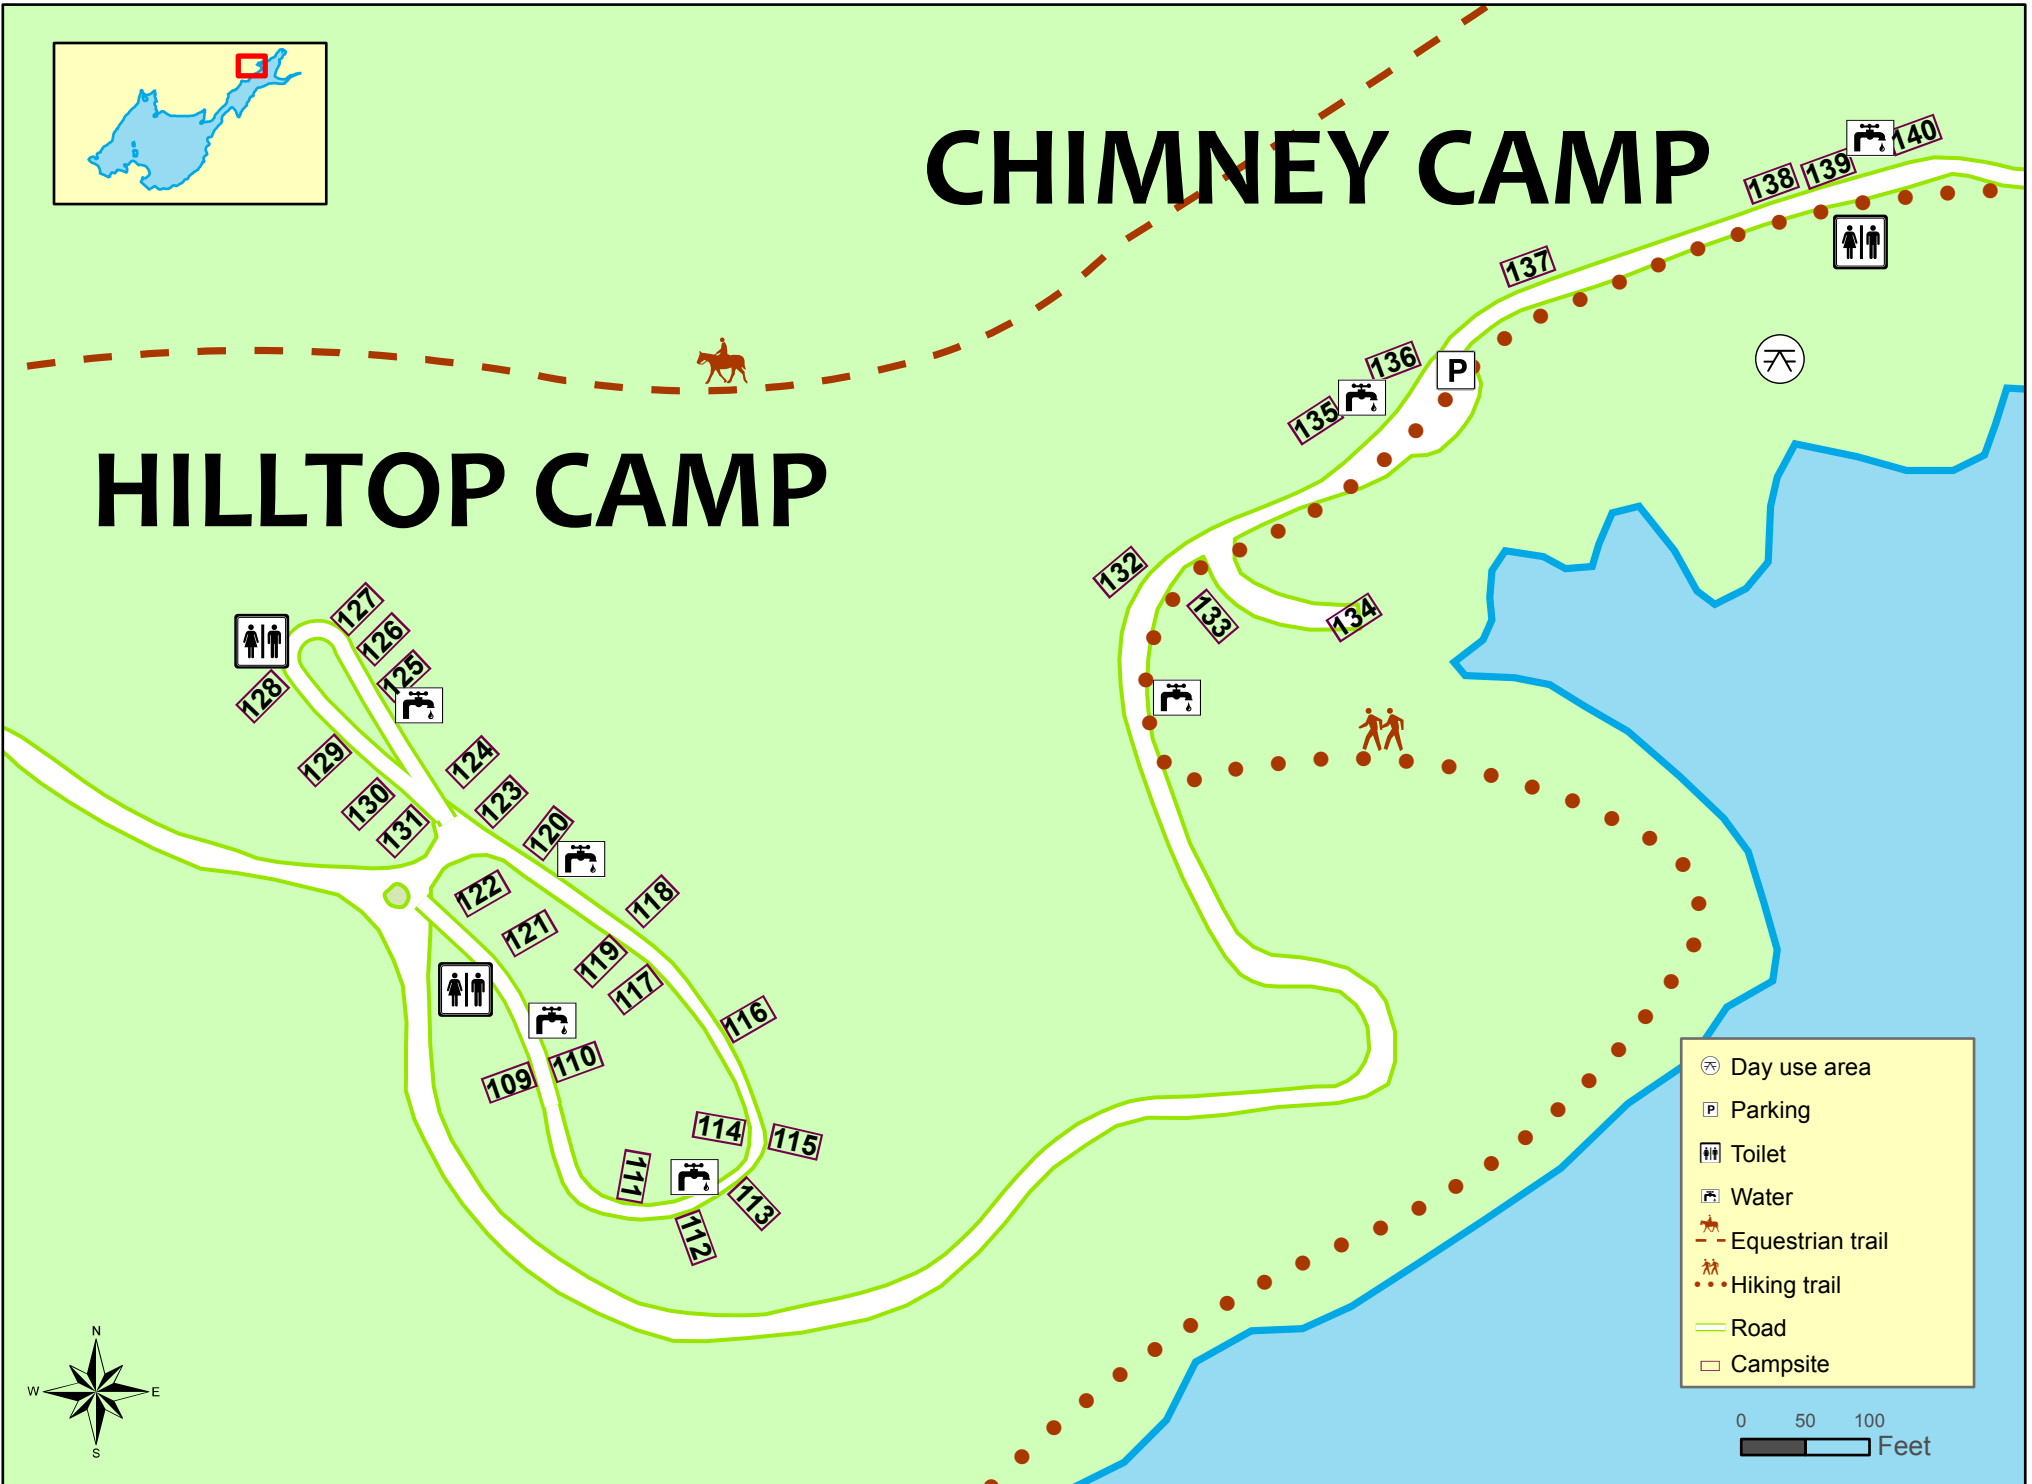

CHIMNEY CAMP

HILLTOP CAMP

- Day use area
- Parking
- Toilet
- Water
- Equestrian trail
- Hiking trail
- Road
- Campsite

0 50 100 Feet