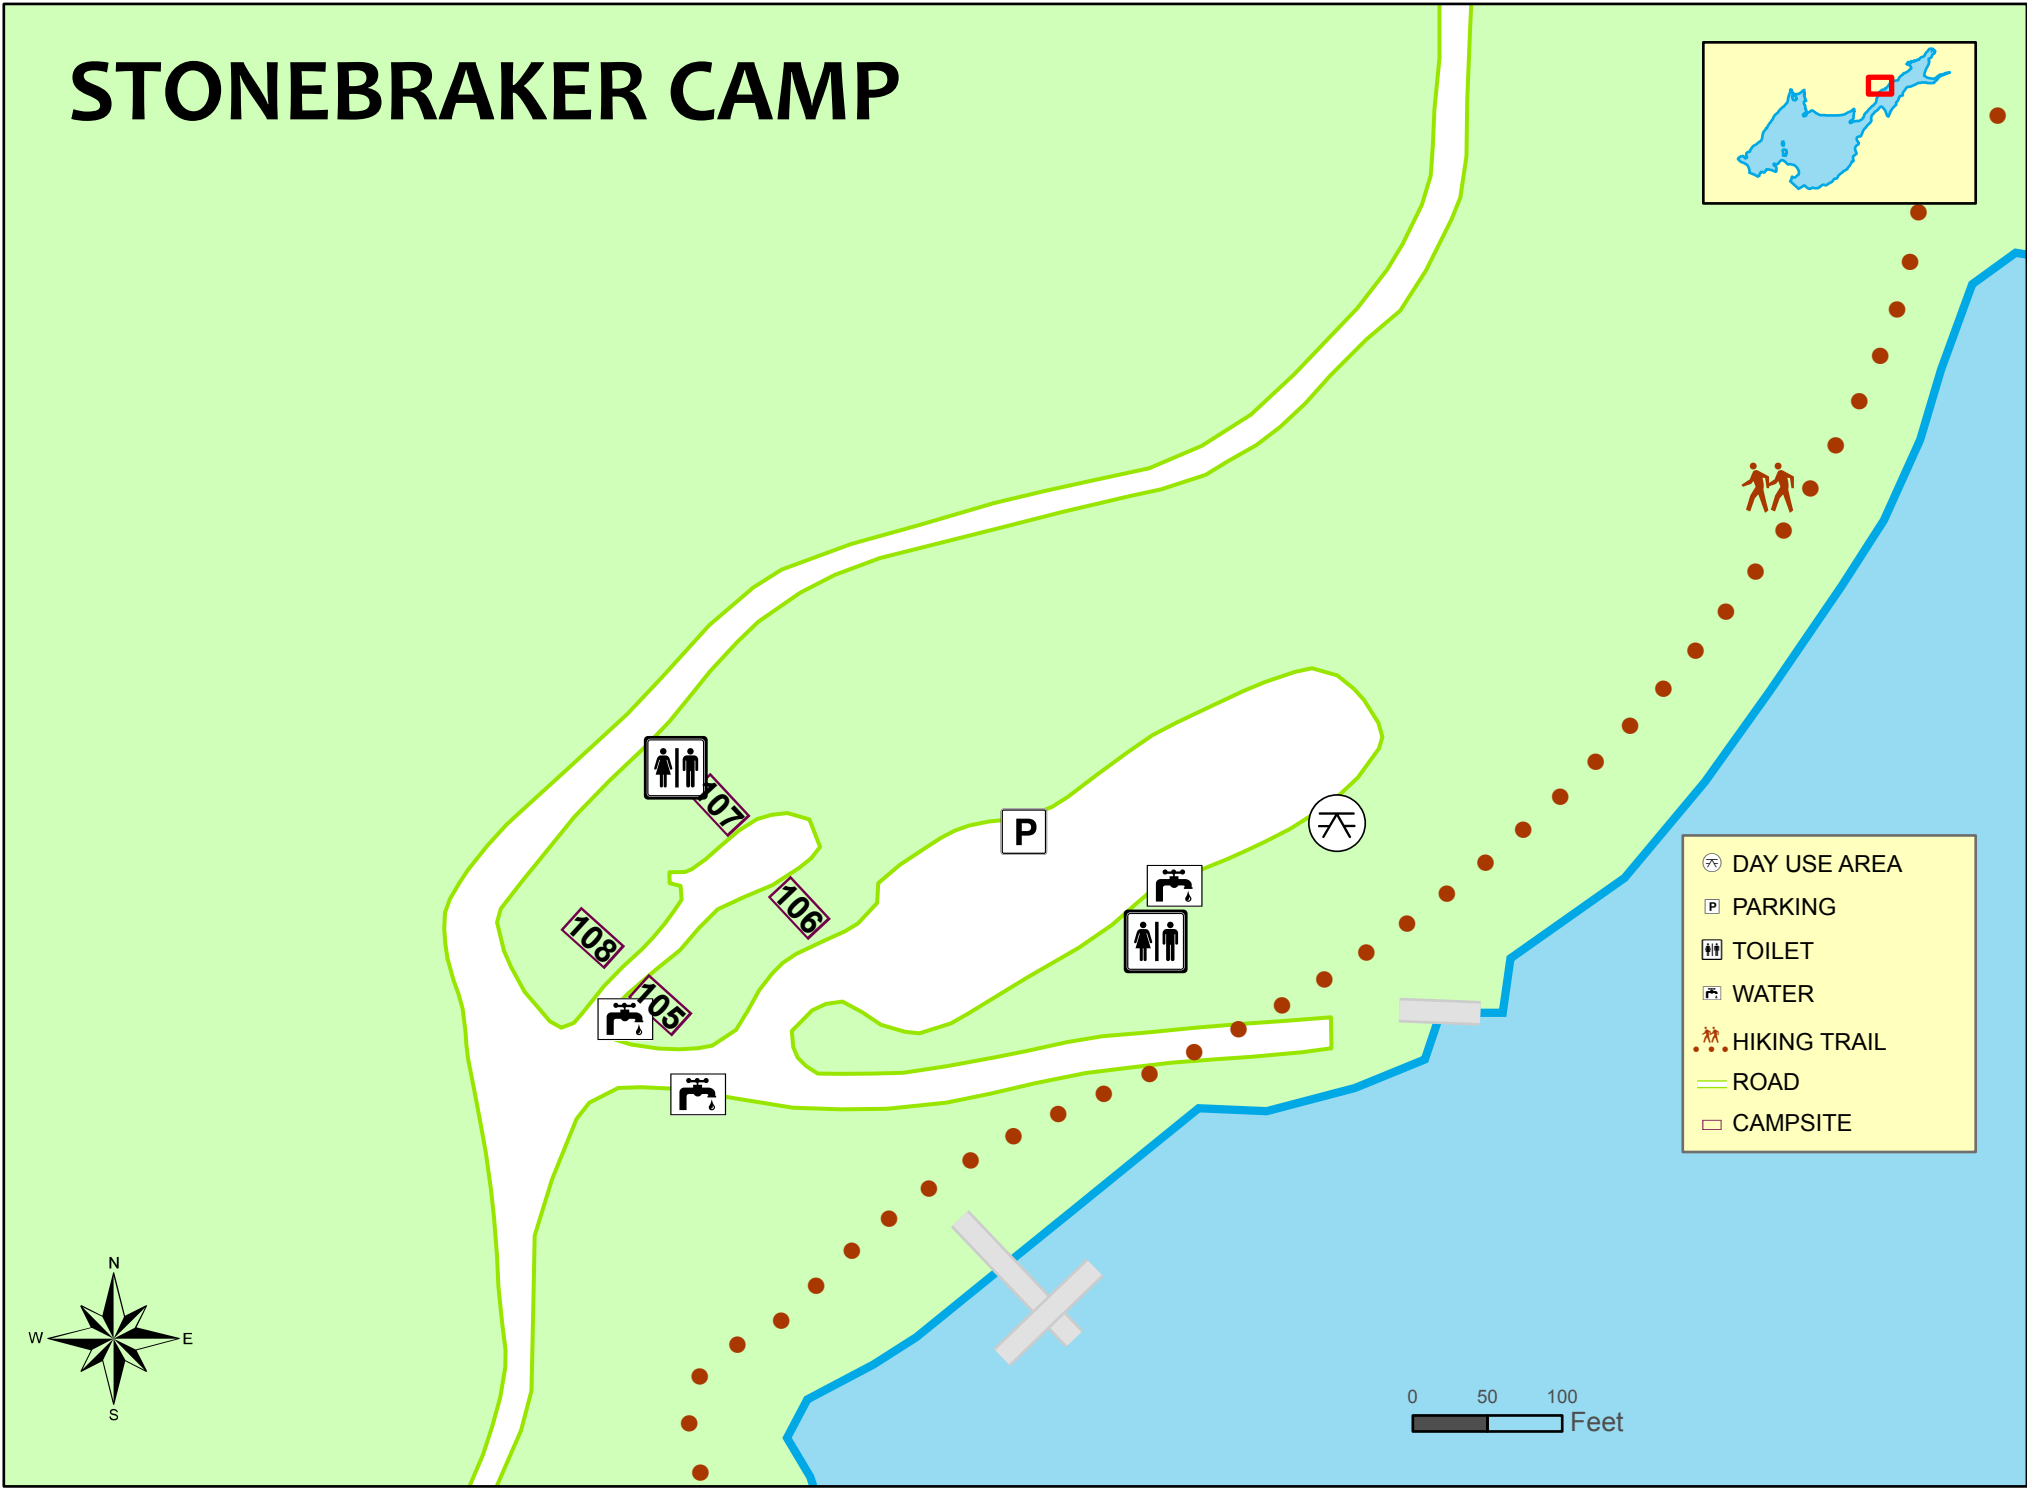

STONEBRAKER CAMP

- DAY USE AREA
- PARKING
- TOILET
- WATER
- HIKING TRAIL
- ROAD
- CAMPSITE

0 50 100
Feet