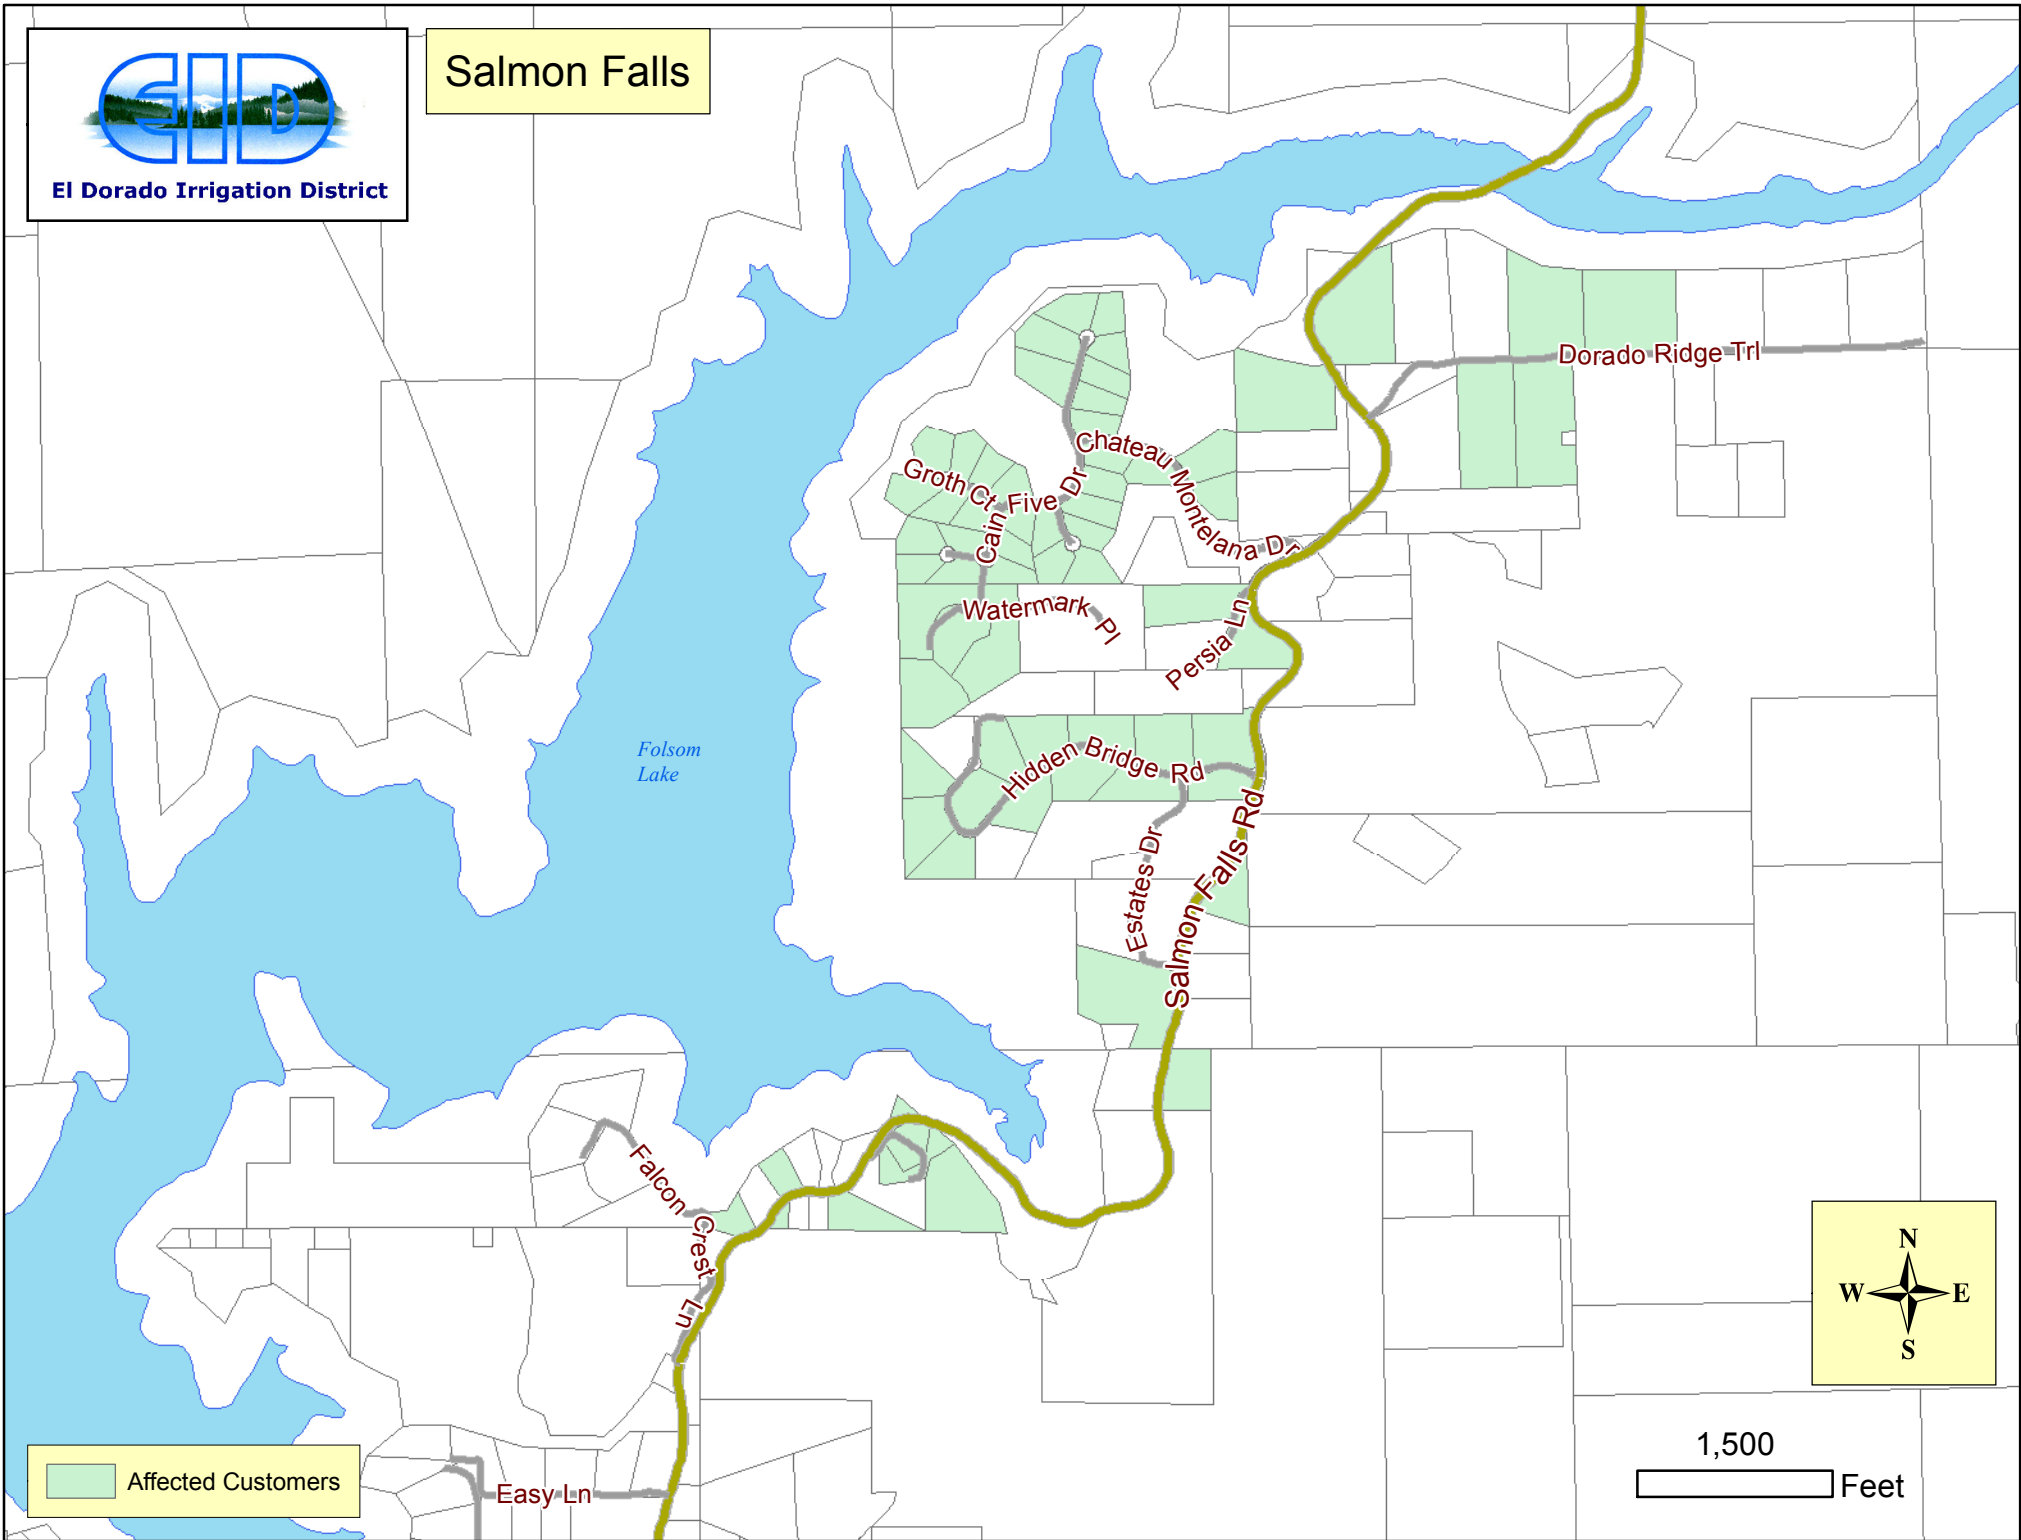

El Dorado Irrigation District

Salmon Falls

Folsom Lake

Dorado Ridge Trl

Groth Ct
Five Dr

Chateau Montelana Dr

Watermark Pl

Persia Ln

Hidden Bridge Rd

Estates Dr

Salmon Falls Rd

Falcon Crest Ln

Easy Ln

Affected Customers

1,500 Feet